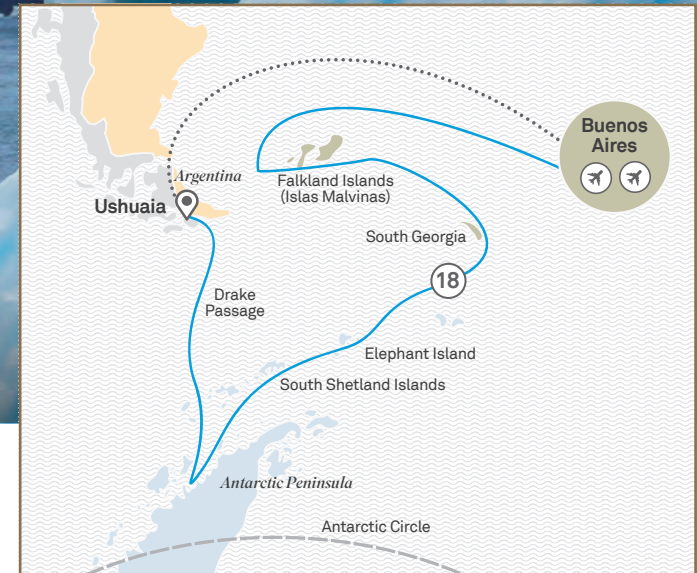

AIR CREDIT
€2,700
PER PERSON

Zodiac excursion, Antarctica

Antarctica, South Georgia & Falkland Islands

19 Day Itinerary Buenos Aires > Buenos Aires

For most a trip to Antarctica will be a once-in-a-lifetime experience, and for those with the time there is no voyage more extraordinary than Antarctica, South Georgia and Falkland Islands.

- | | |
|-------------------------------------|--------------------------------|
| Day 1 Buenos Aires > Ushuaia | Day 11 South Georgia |
| Day 2 At sea | Day 12 South Georgia |
| Day 3 At sea | Day 13 South Georgia |
| Day 4 Antarctic Peninsula | Day 14 At sea |
| Day 5 Antarctic Peninsula | Day 15 Falkland Islands |
| Day 6 Antarctic Peninsula | Day 16 Falkland Islands |
| Day 7 Antarctic Peninsula | Day 17 At sea |
| Day 8 Elephant Island | Day 18 At sea |
| Day 9 At sea | Day 19 Buenos Aires |
| Day 10 South Georgia | |

AIR CREDIT
€700
PER PERSON

San Francisco, USA

West Coast USA Adventure

10 Day Itinerary Vancouver > San Diego

North America's West Coast is surrounded by vibrant cities that hug the mighty Pacific Ocean.

Our journey begins in Canada's stunning city of Vancouver, full of lush rain forests and the panoramic skyline of the North Shore Mountains. Experience the Pacific Coast's fjord-like channels where orcas swim, bears roam and eagles soar above. Be amazed by the dramatic windswept coastline, the fertile hills of the famous wine region of San Francisco and sunny beaches in California.

- Day 1 Vancouver
- Day 2 Seattle
- Day 3 Victoria
- Day 4 Astoria
- Day 5 At sea
- Day 6 Eureka
- Day 7 San Francisco
- Day 8 Monterey
- Day 9 Santa Barbara
- Day 10 San Diego

10 Day Vancouver > San Diego