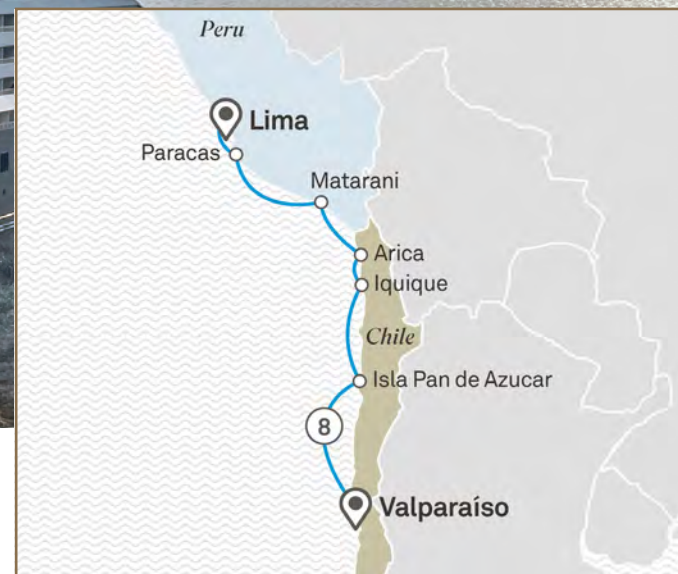

- Day 1 Vancouver
- Day 2 Seattle
- Day 3 Victoria
- Day 4 Astoria
- Day 5 At sea
- Day 6 Eureka
- Day 7 San Francisco
- Day 8 Monterey
- Day 9 Santa Barbara
- Day 10 San Diego

10 Day Vancouver > San Diego

AIR CREDIT
€900
PER PERSON

Scenic Eclipse

Latin America Delights

9 Day Itinerary Lima > Santiago

Journey along the spine of South America and be amazed at some of the most stunning landscapes in the world.

Discover the Incan Citadel of Machu Picchu and marvel at the mysterious Nazca Lines. Let us guide you through this captivating coastline of vibrant cities, colonial towns, renowned wine regions and natural wonders.

- Day 1** Lima (Callao)
- Day 2** Paracas
- Day 3** At sea
- Day 4** Matarani
- Day 5** Arica
- Day 6** Iquique
- Day 7** Islan Pan de Azucar
- Day 8** At sea
- Day 9** Valparaiso > Santiago

9 Day Lima > Santiago