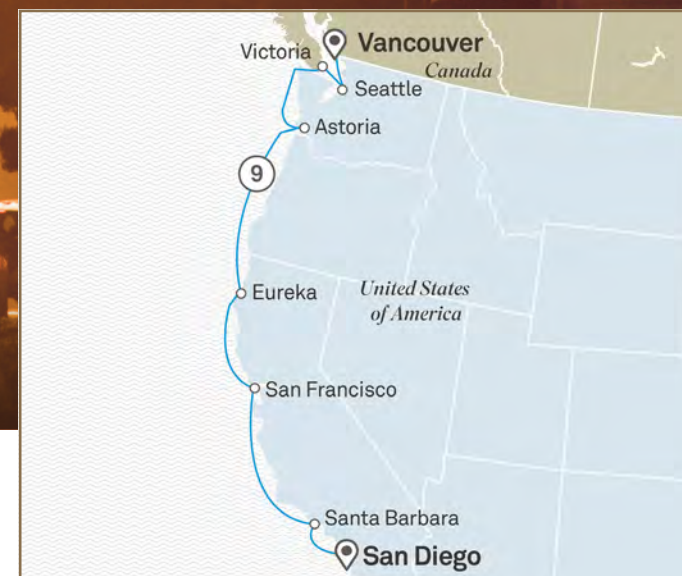

AIR CREDIT
€1,300
PER PERSON

Amsterdam, Netherlands

Great Seafaring Nations

12 Day Itinerary Barcelona > Amsterdam

Explore the great seafaring nations of Spain, Portugal, France and the enigmatic Netherlands. From the outset they have always looked beyond the horizon, setting sail for destinations unknown, to seek out new cultures and experiences.

AIR CREDIT
€700
PER PERSON

San Francisco, USA

West Coast USA Adventure

10 Day Itinerary Vancouver > San Diego

North America's West Coast is surrounded by vibrant cities that hug the mighty Pacific Ocean.

Our journey begins in Canada's stunning city of Vancouver, full of lush rain forests and the panoramic skyline of the North Shore Mountains. Experience the Pacific Coast's fjord-like channels where orcas swim, bears roam and eagles soar above. Be amazed by the dramatic windswept coastline, the fertile hills of the famous wine region of San Francisco and sunny beaches in California.

- Day 1 Vancouver
- Day 2 Seattle
- Day 3 Victoria
- Day 4 Astoria
- Day 5 At sea
- Day 6 Eureka
- Day 7 San Francisco
- Day 8 Monterey
- Day 9 Santa Barbara
- Day 10 San Diego

10 Day Vancouver > San Diego