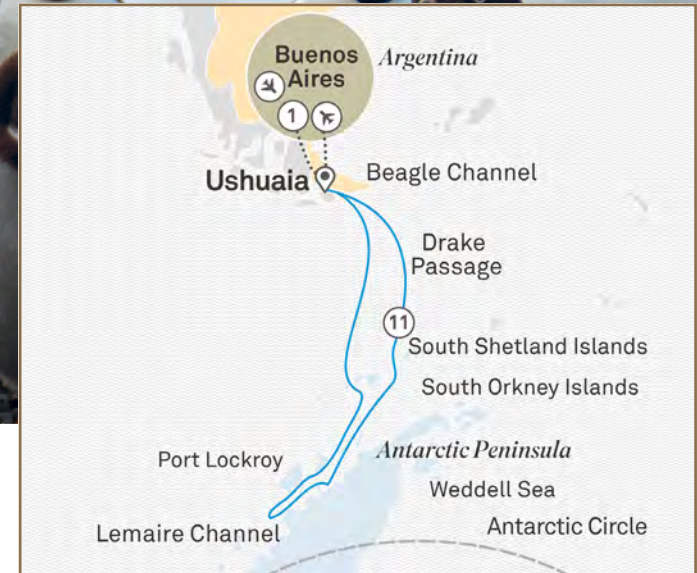

Email cruises@scenic.eu | Visit sceniceclipse.com

AIR CREDIT
€2,300
PER PERSON

Adelie penguins

Antarctica in Depth

13 Day Itinerary Buenos Aires > Buenos Aires

An awe-inspiring region of untouched icescapes, mountains rising from the sea, and incredible, diverse marine wildlife; Antarctica defies the imagination. Set out via Zodiac, kayak, helicopter^ and submarine^, and immerse yourself in the unparalleled spectacle.

- | | |
|-------------------------------------|--------------------------------------|
| Day 1 Buenos Aires | Day 9 Antarctic Peninsula |
| Day 2 Buenos Aires > Ushuaia | Day 10 Antarctic Peninsula |
| Day 3 At sea | Day 11 At sea |
| Day 4 At sea | Day 12 At sea |
| Day 5 Antarctic Peninsula | Day 13 Ushuaia > Buenos Aires |
| Day 6 Antarctic Peninsula | |
| Day 7 Antarctic Peninsula | |
| Day 8 Antarctic Peninsula | |

AIR CREDIT
€700
PER PERSON

San Francisco, USA

West Coast USA Adventure

10 Day Itinerary Vancouver > San Diego

North America's West Coast is surrounded by vibrant cities that hug the mighty Pacific Ocean.

Our journey begins in Canada's stunning city of Vancouver, full of lush rain forests and the panoramic skyline of the North Shore Mountains. Experience the Pacific Coast's fjord-like channels where orcas swim, bears roam and eagles soar above. Be amazed by the dramatic windswept coastline, the fertile hills of the famous wine region of San Francisco and sunny beaches in California.

- Day 1 Vancouver
- Day 2 Seattle
- Day 3 Victoria
- Day 4 Astoria
- Day 5 At sea
- Day 6 Eureka
- Day 7 San Francisco
- Day 8 Monterey
- Day 9 Santa Barbara
- Day 10 San Diego

10 Day Vancouver > San Diego